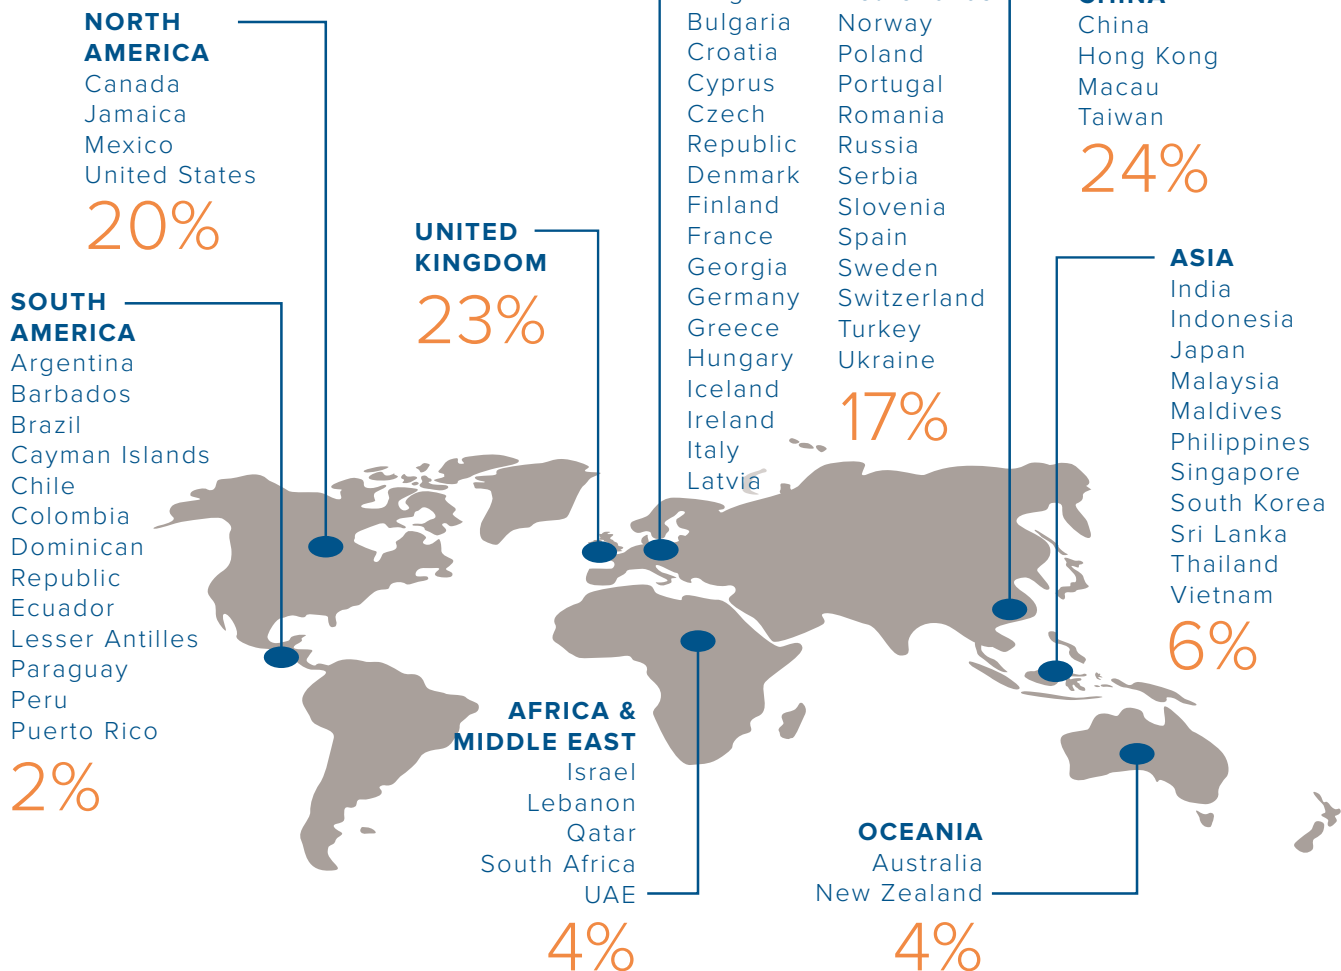

*Countries correct as at 1 August 2018

To find out more visit wsetglobal.com or contact us at wset@wsetglobal.com or on +44 (0)20 7089 3800

[f /wsetglobal](https://www.facebook.com/wsetglobal) [t @wsetglobal](https://twitter.com/wsetglobal) [in /wsetglobal](https://www.linkedin.com/company/wsetglobal)

WSET